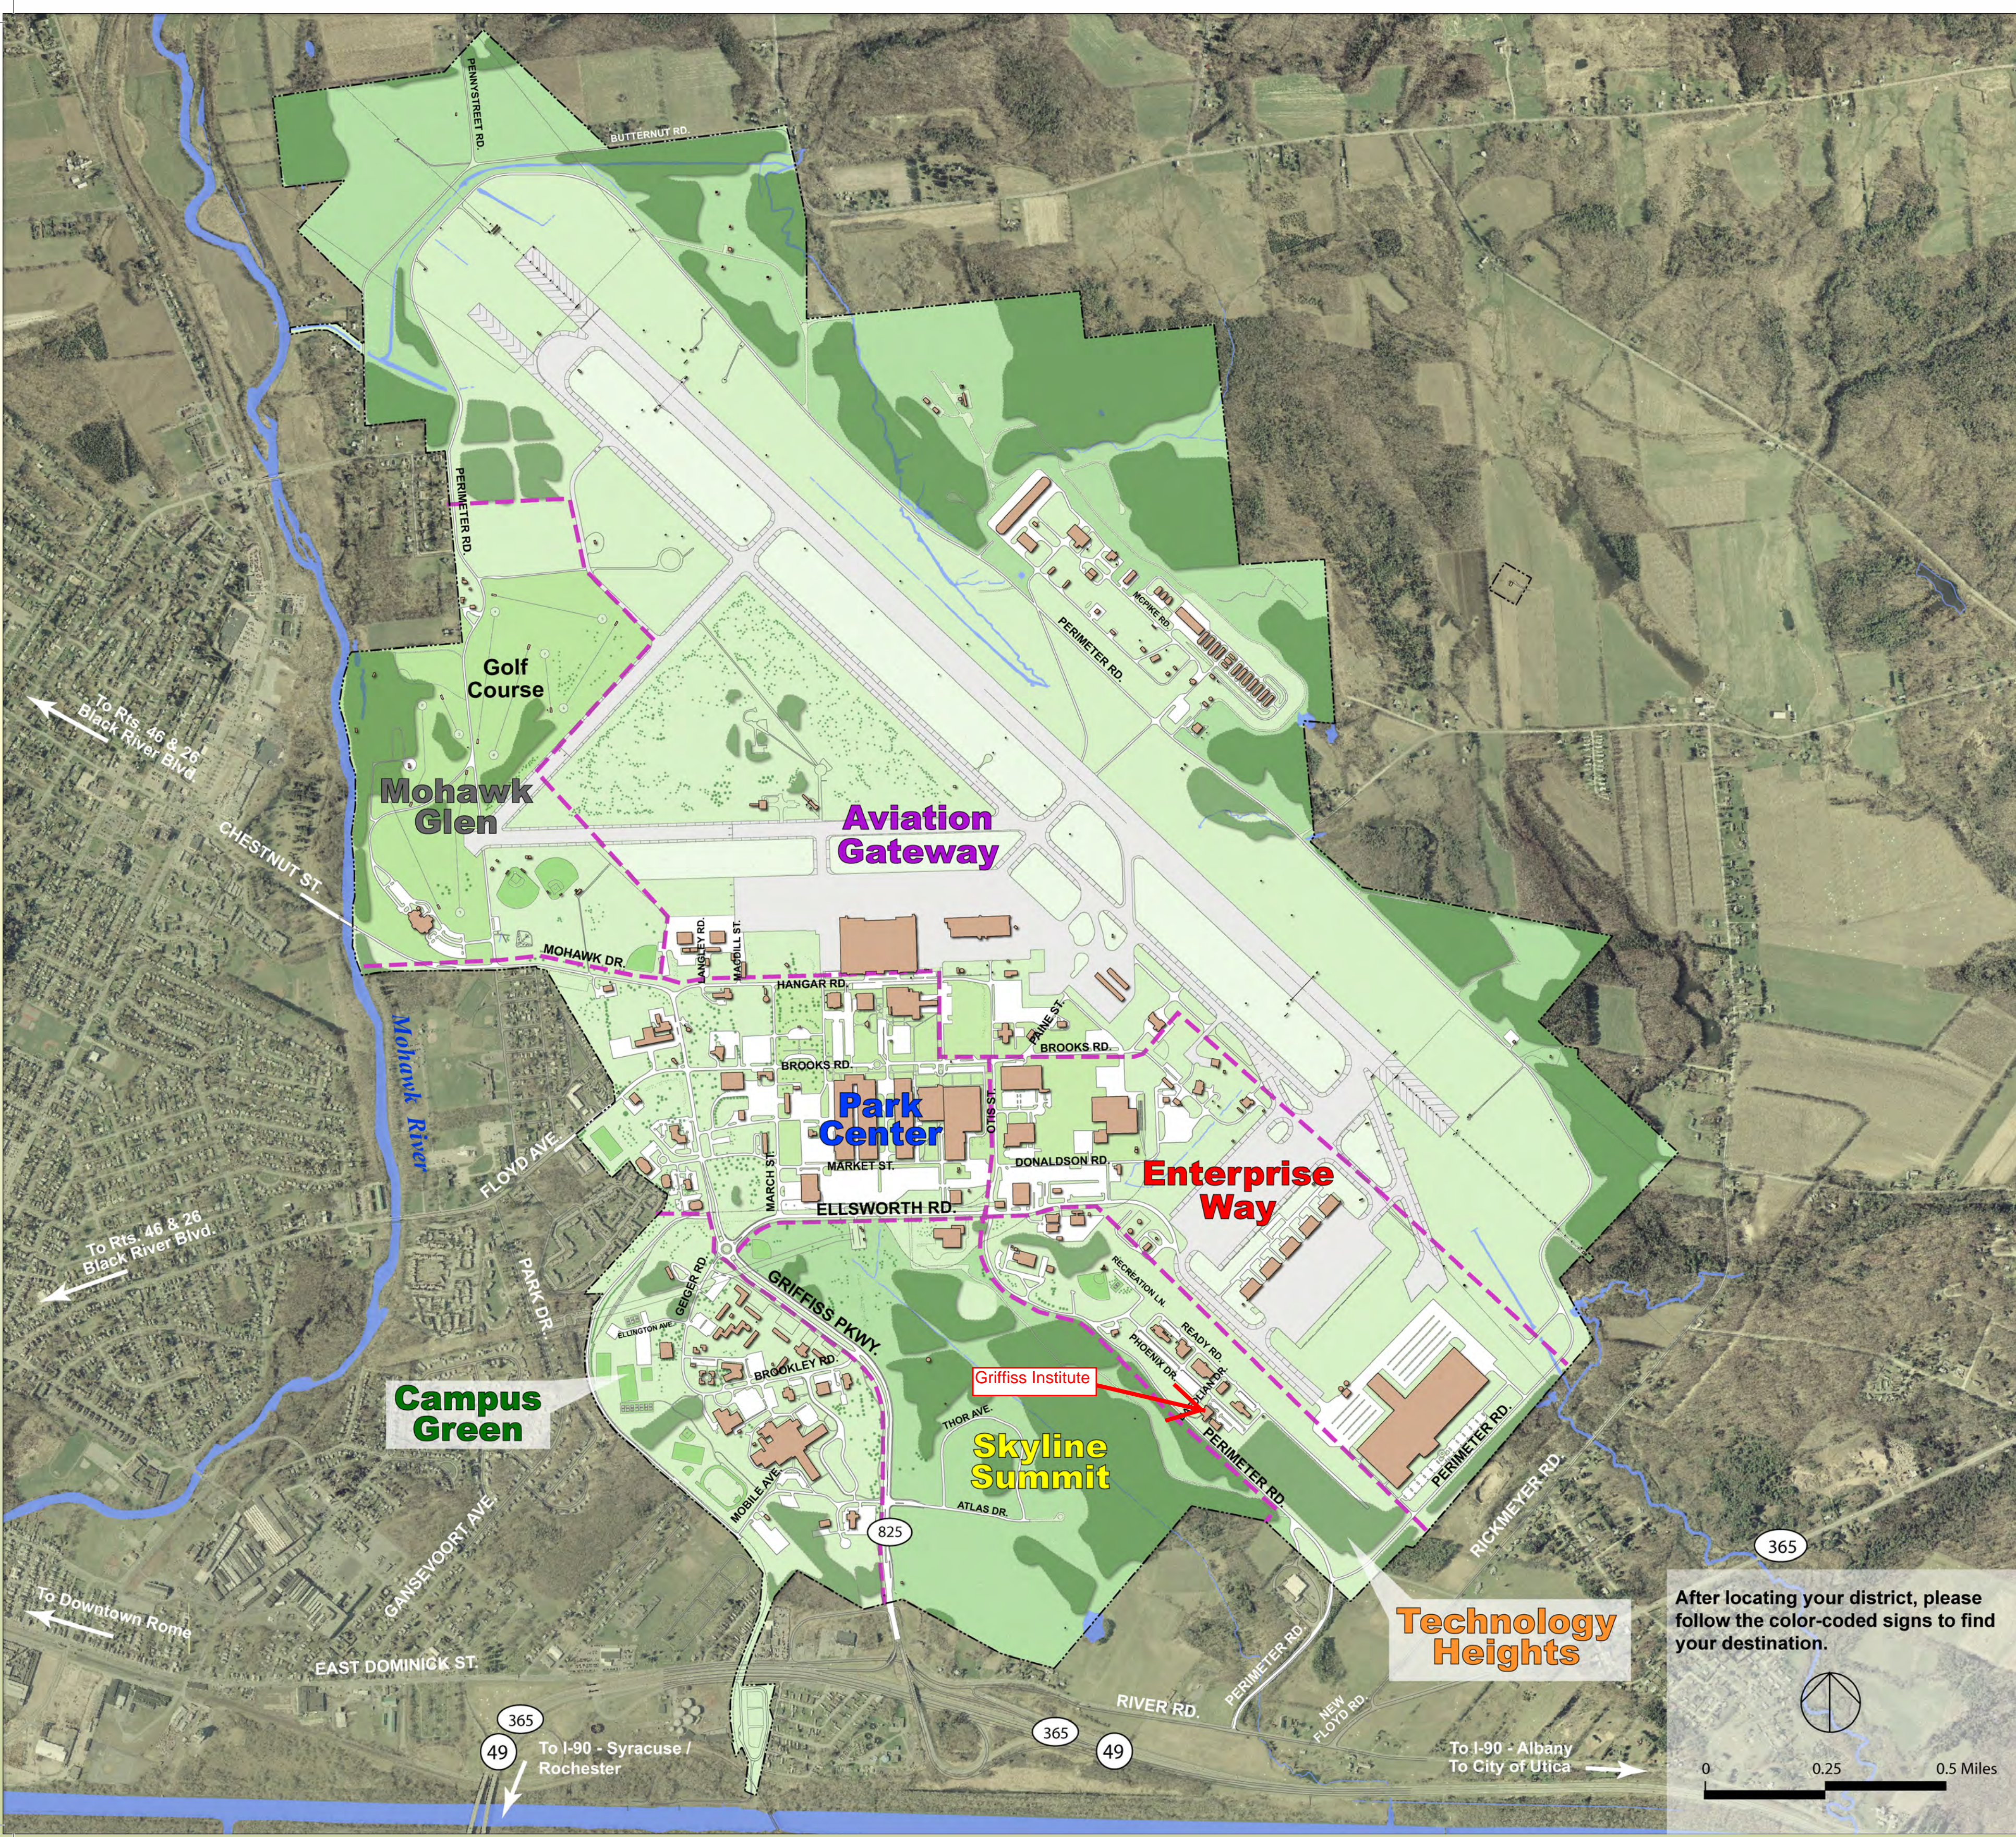

Griffiss Business & Technology Park encompasses 3,500 acres. Its urban atmosphere is complemented by the benefits afforded by the adjacent cities of Rome and Utica, and the beautiful setting of the surrounding Mohawk Valley area.

In 1995, Griffiss Business and Technology Park was a master plan with great potential. Today, this vision has been transformed into reality. Scores of tenants employing thousands of people make Griffiss one of the most successful business and technology parks in the United States.

After locating your district, please follow the color-coded signs to find your destination.

To Rts. 46 & 26
Black River Blvd

To Rts. 46 & 26
Black River Blvd

To Downtown Rome

365
49 To I-90 - Syracuse / Rochester

365
49

To I-90 - Albany
To City of Utica

365

0 0.25 0.5 Miles